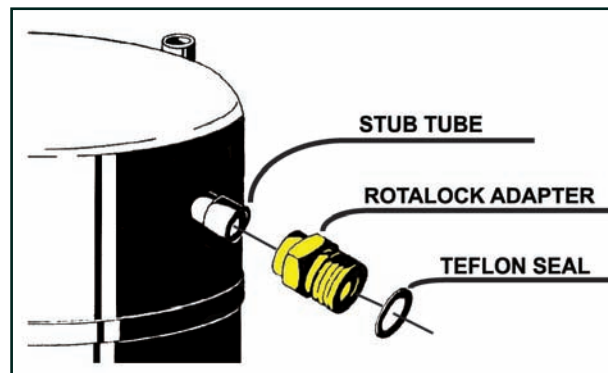

Stub Tube to Rotalock Adapter Kits

Kit Part Number	Stub Tube I.D.	Thread Size
998-0034-14	3/8"	1" - 14
998-0034-15	1/2"	1" - 14
998-0034-16	5/8"	1" - 14
998-0034-01	3/4"	1-1/4" - 12
998-0034-02	7/8"	1-1/4" - 12
998-0034-03	1-1/8"	1-3/4" - 12
998-0034-04	1-3/8"	1-3/4" - 12
998-0034-06	1-5/8"	2-1/4" - 12

Rotalock to Stub Tube Adapter Kits

Kit Part Number	Thread Size	I.D.
998-0034-18	1" - 14	1/2"
998-0034-17	1" - 14	5/8"
998-0034-07	1-1/4" - 12	3/4"
998-0034-08	1-1/4" - 12	7/8"
998-0034-09	1-1/4" - 12	1-1/8"
998-0034-10	1-3/4" - 12	1-1/8"
998-0034-13	1-3/4" - 12	1-3/8"
998-0034-11	2-1/4" - 12	1-3/8"
998-0034-12	2-1/4" - 12	1-5/8"